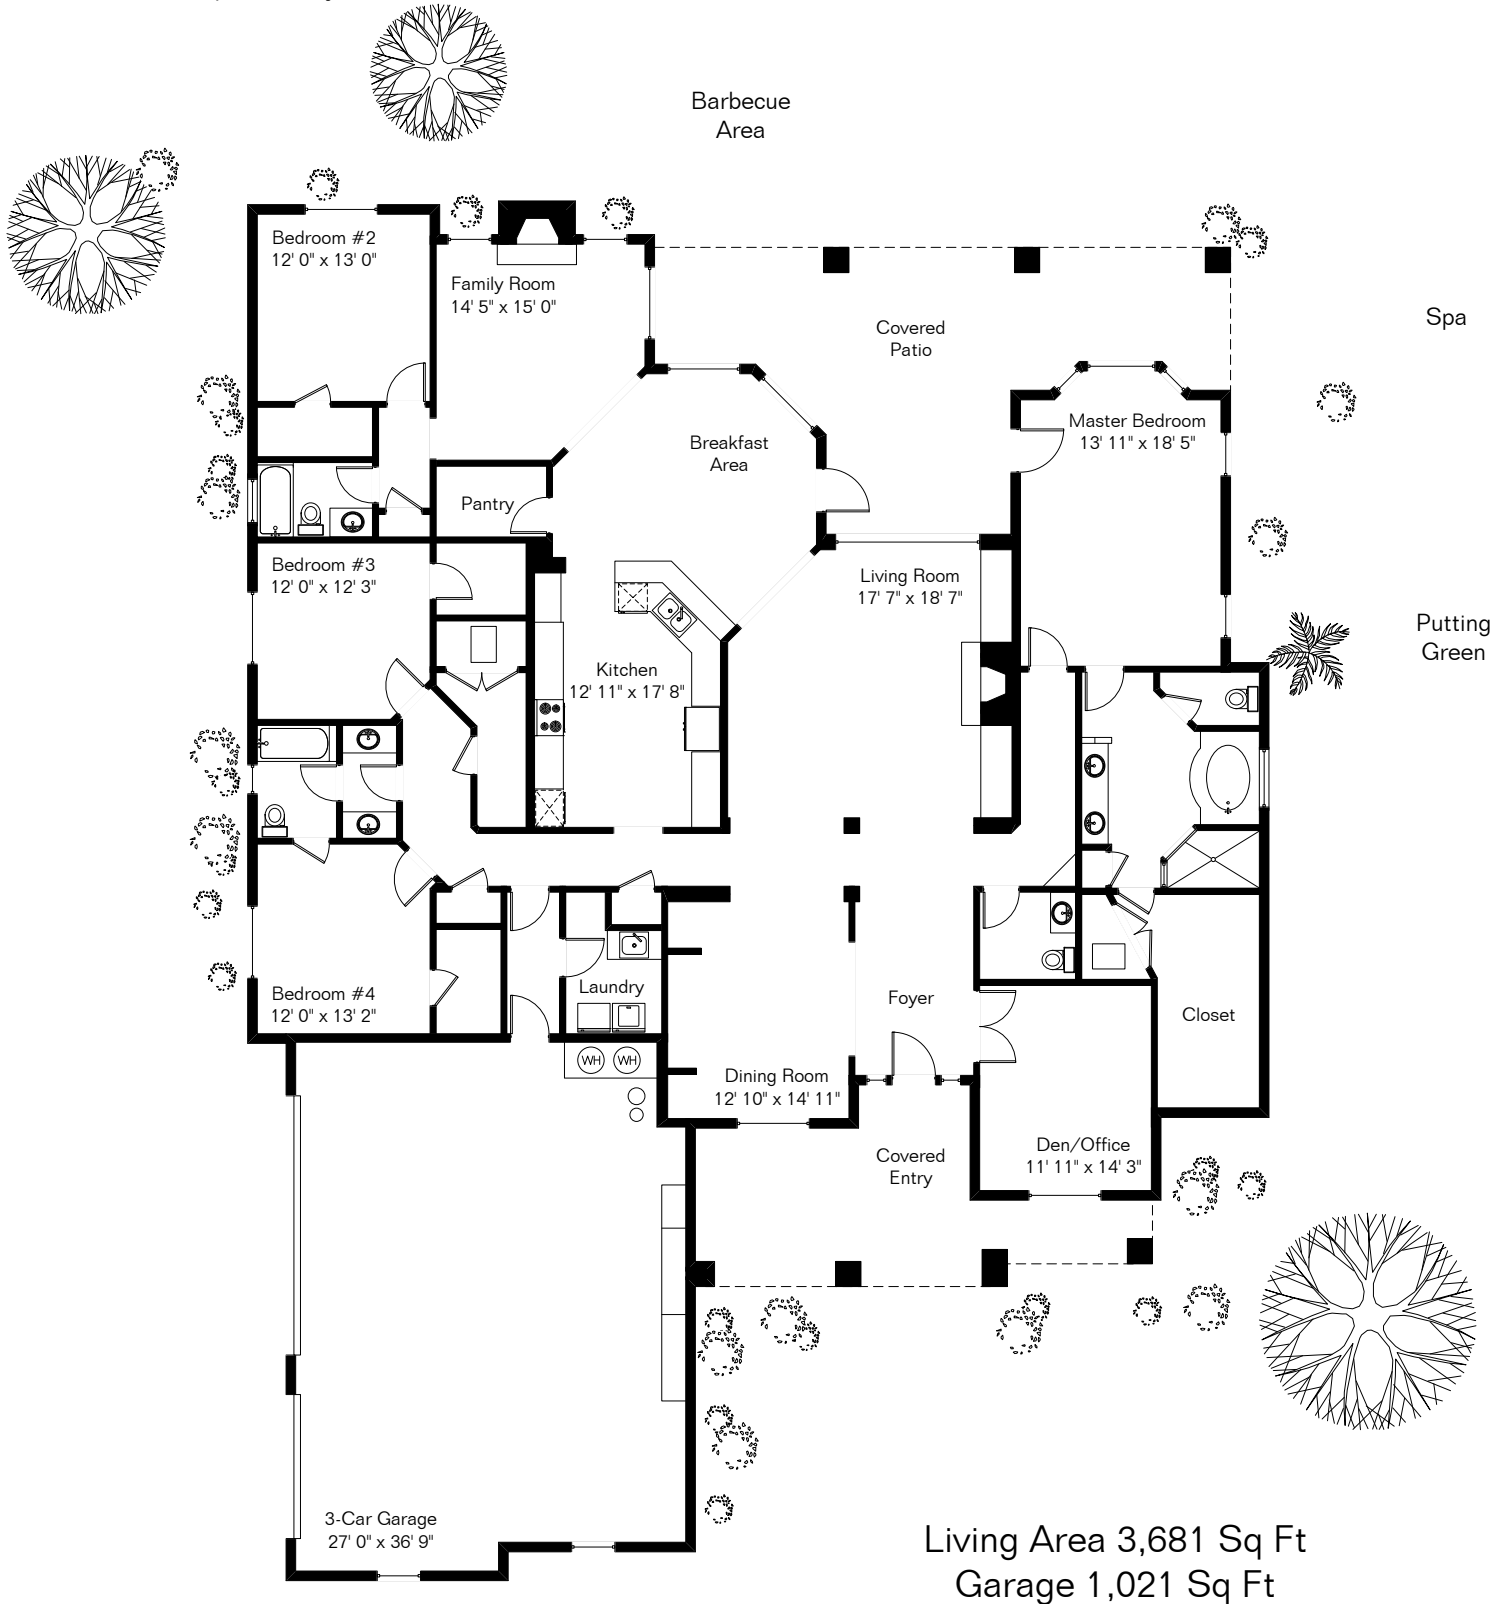

The square footages and room size information are deemed to be reliable but are not guaranteed and should be independently verified.

4739 N Camino Antonio

Site Visit March 2018

0 ft. 6 ft. 10 ft. 20 ft.

Copyright 2018 Floor Plans First! LLC
All Rights Reserved.

www.FloorPlansFirst.com

Toll Free (877) 887-1500
Voice (520) 881-1500
Fax (520) 791-7701

Floor Plans First!
See the Floor Plan First!